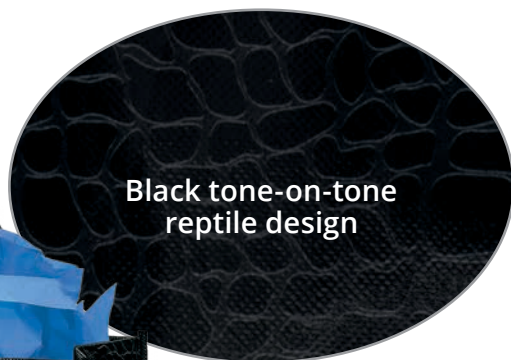

Shipping: 15 lbs. per box of 100
Imprint Area: Front Pocket – 8W x 6½H

COUTURE™

Size: 16W x 6 x 12H with 16W x 8H front pocket.
1"-wide x 18"-long handles. 105 combined GSM.

Imprint	Item #	150	250	500	1000	3000	
	39LPBKS1612	3.35	2.60	2.45	2.35	2.25	C
	CVLPBKS1612	4.15	3.40	3.25	3.15	3.05	C
	SPLPBKS1612	5.85	5.10	4.95	4.85	4.75	C

Shipping: 16 lbs. per box of 100
Imprint Area: Front Pocket – 12W x 6H

DEBONAIRE 

COUTURE 

Add a finishing touch with tissue, ribbon, and a bow!
See pages 74-79 and 151.

	SCREEN PRINT	COLORVISTA	SPARKLE
SET-UP	\$50 per color, per design (G).	NO SET-UP CHARGE.	\$50 per design. Up to 6 colors (G).
RE-ORDER SET-UP	\$30 per color, per design (G).	NO SET-UP CHARGE.	\$30 per design. Up to 6 colors (G).
ADDITIONAL LOCATION	N/A	N/A	N/A
ADDITIONAL COLOR	\$0.45 per color, per bag (G).	N/A	N/A
PRODUCTION TIME *	4 business days after all final approvals.	6 business days after all final approvals.	10 business days after all final approvals.
COLUMN PRICING	Per bag, one-color imprint. Screen charge is additional.	Per bag, multi-color imprint. No set-up charge.	Per bag, up to 6 colors. Set-up charge is additional.
PLASTIC BOTTOM INSERT	\$0.30 per insert (C).		
PLAIN BAGS	20% off the Screen Print bag price. Ships next business day.		
BROKEN BOX CHARGE	\$10 (G) – Plain bags only.		
ART SPECS / IMPRINT COLORS	Refer to pages 158-160, 163-164, 168.		
RUSHES & ADDITIONAL SERVICES	Refer to pages 109, 158-160.		

* Orders with more than 3,000 impressions will require extra production time. See page 158 for more information.

GLOSS-LAMINATED TOTES

Fashion and function go hand-in-hand with our Gloss-Laminated Totes. The sophisticated tone-on-tone reptile design is available in two versatile sizes with optional plastic bottom insert. Feature your imprint on the large non-woven front pocket.